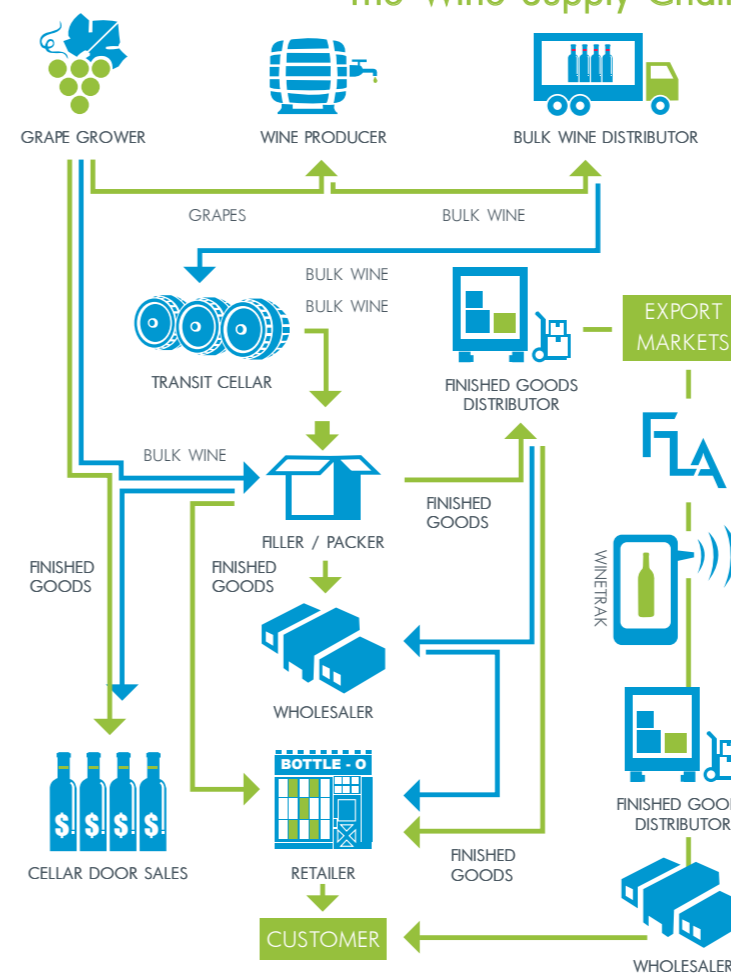

Delivering More is the FLA way

Here at FLA, Impeccable service and attention to detail underpins the our culture. They have become the symbols on which our reputation depends.

FREIGHT LOGISTICS division

“FLA know the wine industry and our business. We have never had an issue with damage and we highly recommend them.”

Littore Family Wines

The Wine Supply Chain

We are currently exporting bottled wine in FLC loads, as well as bulk wine in flexi tanks. Each load is specially fitted into containers and shipped to various destinations around the world.